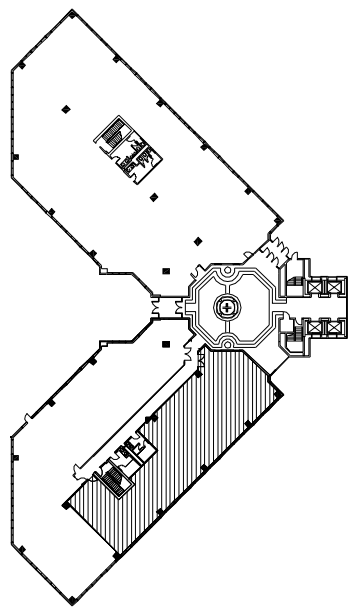

KEY PLAN

Commercial Real Estate Partners

SIGNATURE PLACE I

14755 PRESTON ROAD DALLAS, TEXAS

FLOOR: 1ST

SUITE: 120

DATE: 08/25/10

RSF: 4,340