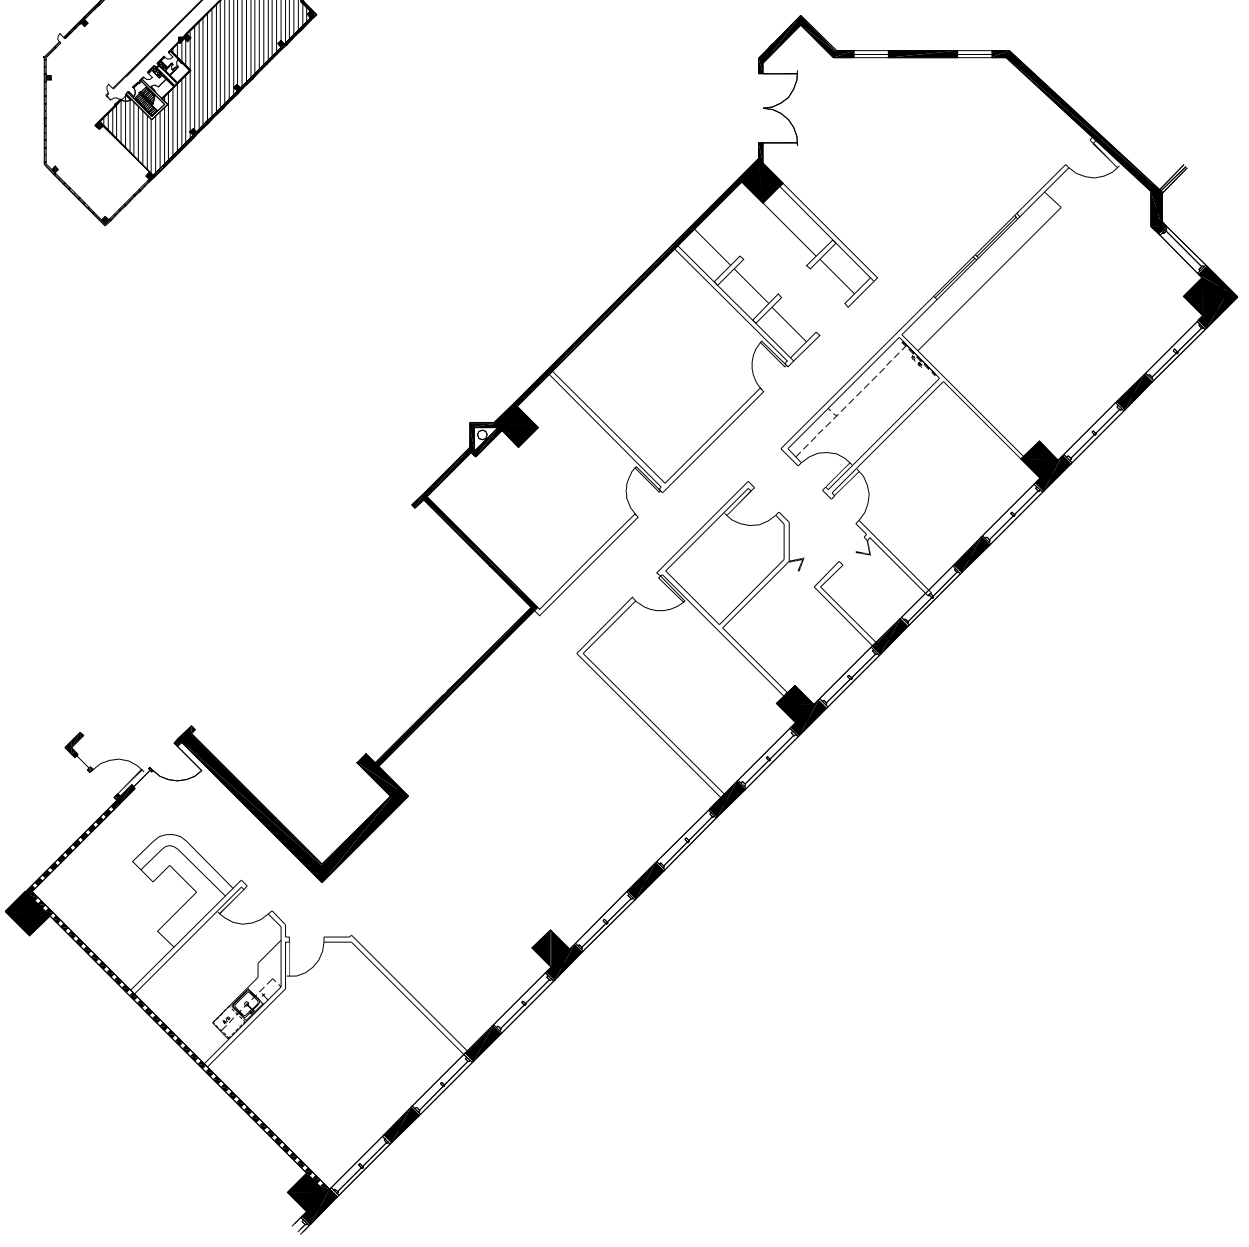

KEY PLAN

Commercial Real Estate Partners

SIGNATURE PLACE I

14755 PRESTON ROAD DALLAS, TEXAS

FLOOR: 1ST

SUITE: 120

DATE: 08/25/10

RSF: 4,340